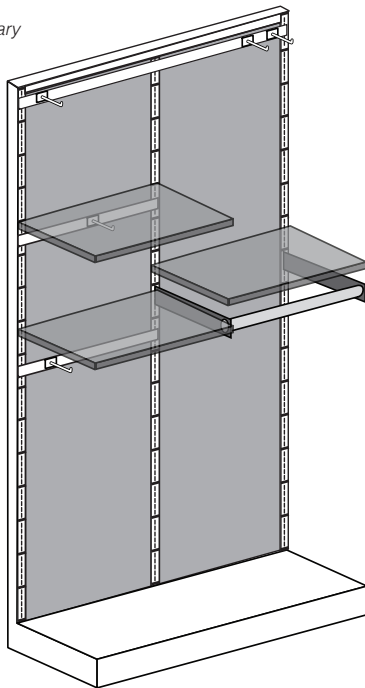

Section 2 of 4

4 foot sections

Some adjustments may be necessary

Component Setting

HB, RH	+30
GS, GSB	+18
GS, GSB	+4
GS, GSB	-3
GR	-5
GS, GSB	-9
HB, RH	-11

16ft In-Store Boutique 2nd 4ft Section

KEY	FIXTURE	QTY
HB	2ft Hanger Bar	2
RH	6in Round Hooks	4
GR	2ft Garment Rod	1
GS	2ft Glass Shelf	4
GSB	Glass Shelf Brkt	4

SIMPLY Noelle®

**2019**  
**16 ft SPRING Wall Display**

Section 3 of 4

4 foot sections

Some adjustments may be necessary

Component Setting

HB, RH	+30
GS, GSB	+10
GS, GSB	+7
GS, GSB	-3
GR	-5
GS, GSB	-6
HB, RH	-12

16ft In-Store Boutique 3rd 4ft Section

KEY	FIXTURE	QTY
HB	2ft Hanger Bar	2
HB	4ft Hanger Bar	1
RH	6in Round Hooks	5
GR	2ft Garment Rod	1
GS	2ft Glass Shelf	3
GSB	Glass Shelf Brkt	3

SIMPLY Noelle®

**2019**  
**16 ft SPRING Wall Display**