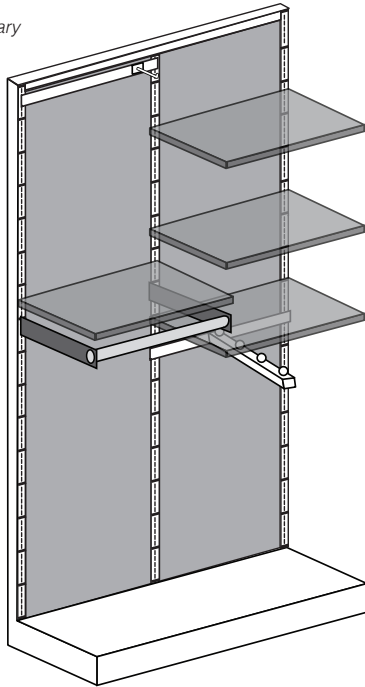

HB, RH	-8
--------	----

KEY	FIXTURE	QTY
HB	2ft Hanger Bar	2
RH	6in Round Hooks	2
GR	2ft Garment Rod	1
GS	2ft Glass Shelf	1
GS	4ft Glass Shelf	1
GSB	Glass Shelf Brkt	2

### 16ft In-Store Boutique 4th 4ft Section

SIMPLY *Noelle*®

**2019**  
**16 ft SPRING Wall Display**

Section 1 of 4

4 foot sections

Some adjustments may be necessary

Component Setting

HB, RH	+30
GS, GSB	+18
GS, GSB	+3
GS, GSB	-3
GR	-5
GS, GSB	-10
HB, WF	-12

16ft In-Store Boutique 1st 4ft Section

KEY	FIXTURE	QTY
HB	2ft Hanger Bar	2
RH	6in Round Hooks	1
GR	2ft Garment Rod	1
GS	2ft Glass Shelf	4
GSB	Glass Shelf Brkt	4
WF	Waterfall Faceout	1

SIMPLY Noelle®

**2019**  
**16 ft SPRING Wall Display**