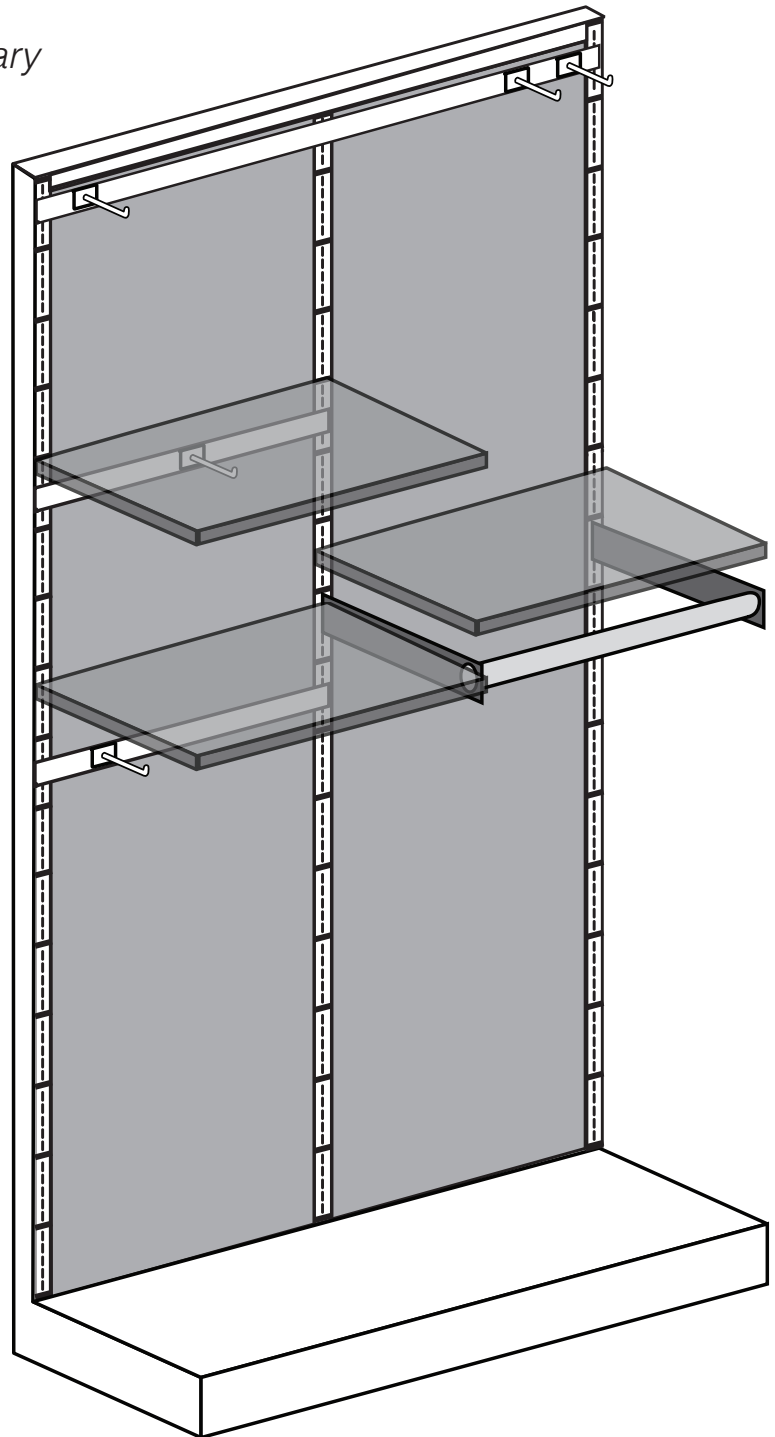

### 16ft In-Store Boutique 2nd 4ft Section

SIMPLY *Noelle*®

**2019**

# 16 ft SPRING Wall Display

## Section 3 of 4

*4 foot sections*

*Some adjustments may be necessary*

Component	Setting
-----------	---------

HB, RH	+30
GS, GSB	+10
GS, GSB	+7
GS, GSB	-3
GR	-5
GS, GSB	-6
HB, RH	-12

KEY	FIXTURE	QTY
HB	2ft Hanger Bar	2
HB	4ft Hanger Bar	1
RH	6in Round Hooks	5
GR	2ft Garment Rod	1
GS	2ft Glass Shelf	3
GSB	Glass Shelf Brkt	3