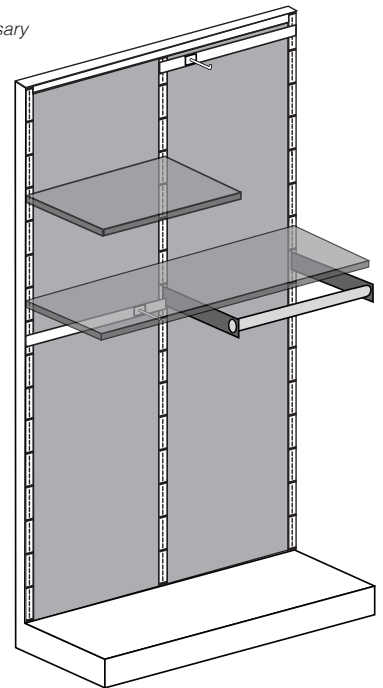

16ft In-Store Boutique 3rd 4ft Section

KEY	FIXTURE	QTY
HB	2ft Hanger Bar	2
HB	4ft Hanger Bar	1
RH	6in Round Hooks	5
GR	2ft Garment Rod	1
GS	2ft Glass Shelf	3
GSB	Glass Shelf Brkt	3

SIMPLY Noelle®

**2019**  
**16 ft SPRING Wall Display**

Section 4 of 4

4 foot sections

Some adjustments may be necessary

Component Setting

HB, RH	+30
GS, GSB	+14
GS, GSB	-3
GR	-5
HB, RH	-8

16ft In-Store Boutique 4th 4ft Section

KEY	FIXTURE	QTY
HB	2ft Hanger Bar	2
RH	6in Round Hooks	2
GR	2ft Garment Rod	1
GS	2ft Glass Shelf	1
GS	4ft Glass Shelf	1
GSB	Glass Shelf Brkt	2