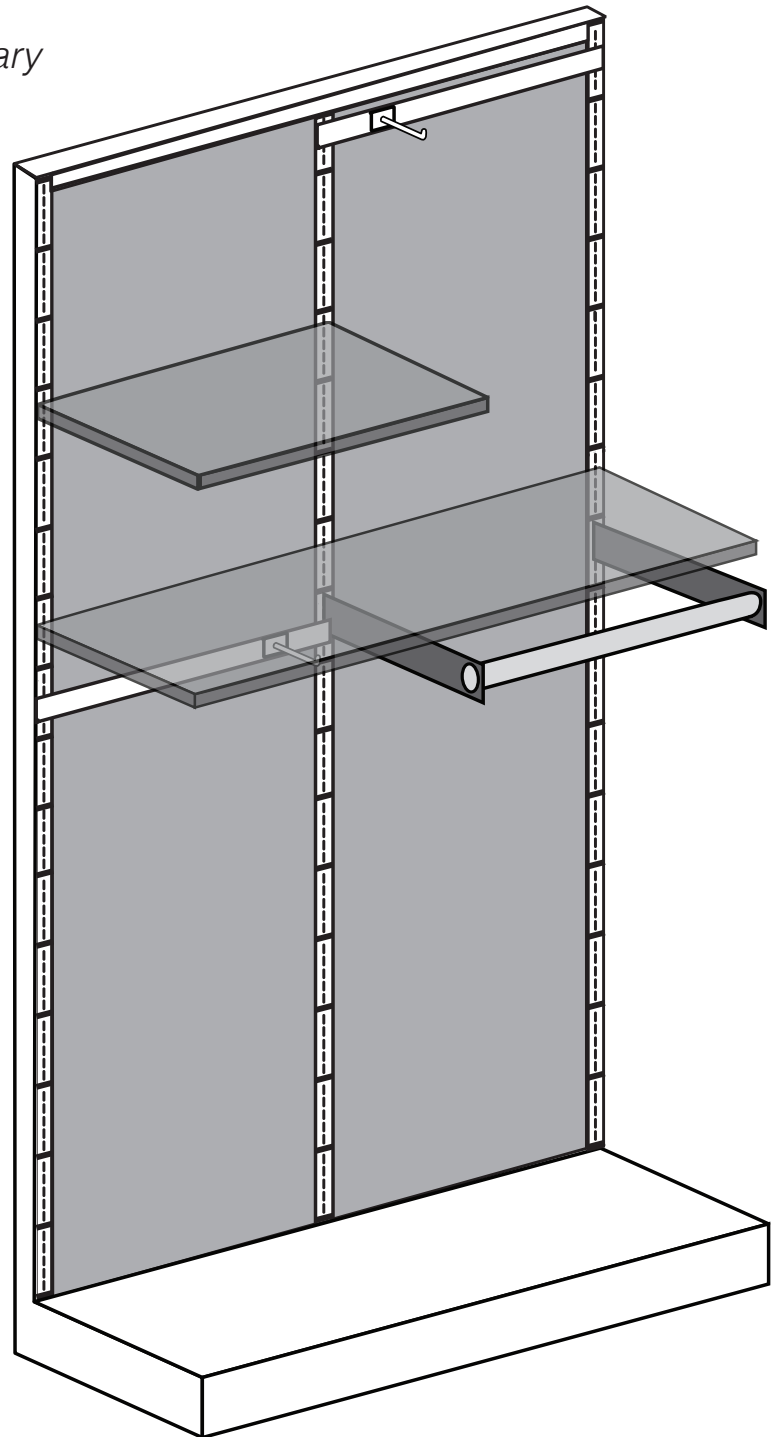

HB, RH	-8
--------	----

KEY	FIXTURE	QTY
HB	2ft Hanger Bar	2
RH	6in Round Hooks	2
GR	2ft Garment Rod	1
GS	2ft Glass Shelf	1
GS	4ft Glass Shelf	1
GSB	Glass Shelf Brkt	2