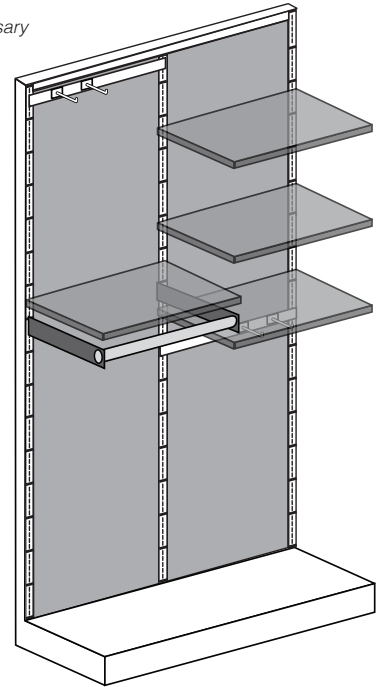

16ft In-Store Boutique 1st 4ft Section

KEY	FIXTURE	QTY
HB	2ft Hanger Bar	2
RH	6in Round Hooks	1
GR	2ft Garment Rod	1
GS	2ft Glass Shelf	4
GSB	Glass Shelf Brkt	4
WF	Waterfall Faceout	1

SIMPLY Noelle®

**2019**  
**16 ft SPRING Wall Display**

Section 2 of 4

4 foot sections

Some adjustments may be necessary

Component Setting

HB, RH	+30
GS, GSB	+18
GS, GSB	+4
GS, GSB	-3
GR	-5
GS, GSB	-9
HB, RH	-11

16ft In-Store Boutique 2nd 4ft Section

KEY	FIXTURE	QTY
HB	2ft Hanger Bar	2
RH	6in Round Hooks	4
GR	2ft Garment Rod	1
GS	2ft Glass Shelf	4
GSB	Glass Shelf Brkt	4