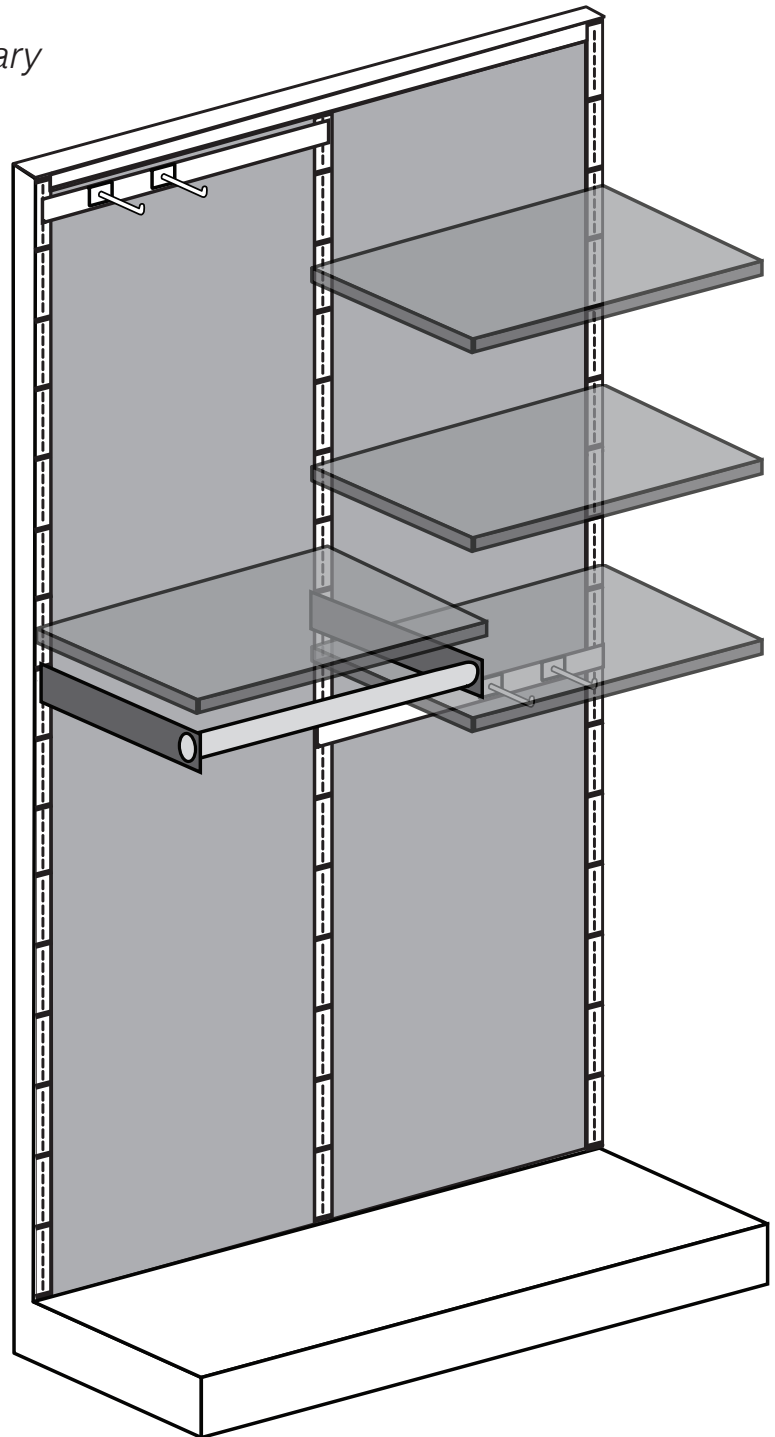

### 16ft In-Store Boutique 1st 4ft Section

SIMPLY *Noelle*®

**2019**

# 16 ft SPRING Wall Display

## Section 2 of 4

*4 foot sections*

*Some adjustments may be necessary*

Component	Setting
-----------	---------

HB, RH	+30
GS, GSB	+18
GS, GSB	+4
GS, GSB	-3
GR	-5
GS, GSB	-9
HB, RH	-11

KEY	FIXTURE	QTY
HB	2ft Hanger Bar	2
RH	6in Round Hooks	4
GR	2ft Garment Rod	1
GS	2ft Glass Shelf	4
GSB	Glass Shelf Brkt	4

### 16ft In-Store Boutique 2nd 4ft Section

SIMPLY *Noelle*®

**2019**