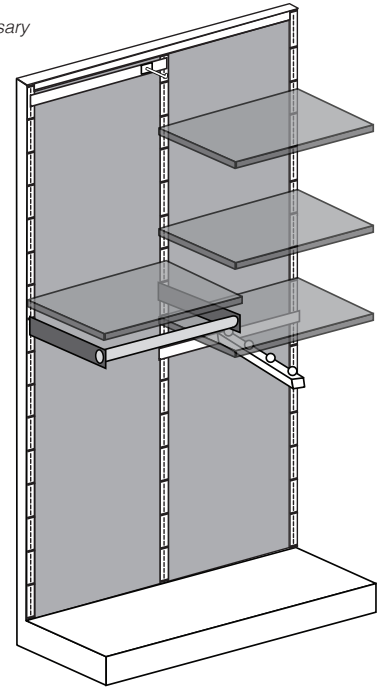

KEY	FIXTURE	QTY
HB	2ft Hanger Bar	2
RH	6in Round Hooks	1
GR	2ft Garment Rod	1
GS	2ft Glass Shelf	4
GSB	Glass Shelf Brkt	4
WF	Waterfall Faceout	1

2019
12 ft SPRING Wall Display

Section 1 of 3

4 foot sections

Some adjustments may be necessary

Component Setting

HB, RH	+30
GS, GSB	+18
GS, GSB	+3
GS, GSB	-3
GR	-5
GS, GSB	-10
HB, WF	-12

12ft In-Store Boutique 1st 4ft Section

SIMPLY Noelle®

KEY	FIXTURE	QTY
HB	2ft Hanger Bar	2
RH	6in Round Hooks	1
GR	2ft Garment Rod	1
GS	2ft Glass Shelf	4
GSB	Glass Shelf Brkt	4
WF	Waterfall Faceout	1