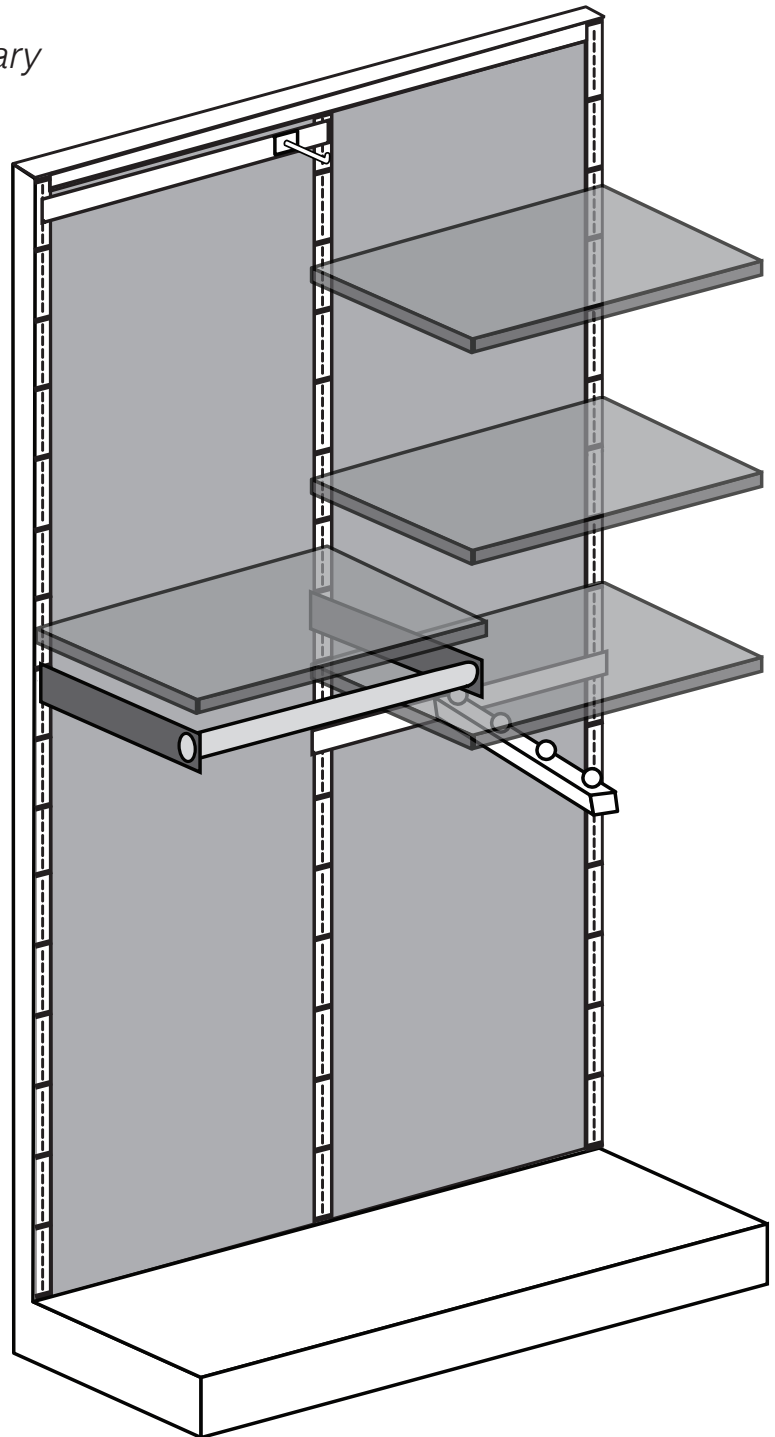

2019

12 ft SPRING Wall Display

Section 1 of 3

4 foot sections

Some adjustments may be necessary

Component	Setting
-----------	---------

HB, RH	+30
--------	-----

GS, GSB	+18
---------	-----

GS, GSB	+3
---------	----

GS, GSB	-3
---------	----

GR	-5
----	----

GS, GSB	-10
---------	-----

HB, WF	-12
--------	-----

KEY	FIXTURE	QTY
HB	2ft Hanger Bar	2
RH	6in Round Hooks	1
GR	2ft Garment Rod	1
GS	2ft Glass Shelf	4
GSB	Glass Shelf Brkt	4
WF	Waterfall Faceout	1

12ft In-Store Boutique 1st 4ft Section

SIMPLY *Noelle*®

2019

12 ft SPRING Wall Display

Section 2 of 3

4 foot sections

Some adjustments may be necessary

Component	Setting
-----------	---------

KEY	FIXTURE	QTY
HB	2ft Hanger Bar	2
HB	4ft Hanger Bar	1
RH	6in Round Hooks	5
GR	2ft Garment Rod	1
GS	2ft Glass Shelf	3
GSB	Glass Shelf Brkt	3

12ft In-Store Boutique 3rd 4ft Section

SIMPLY *Noelle*®

2019
12 ft SPRING Wall Display