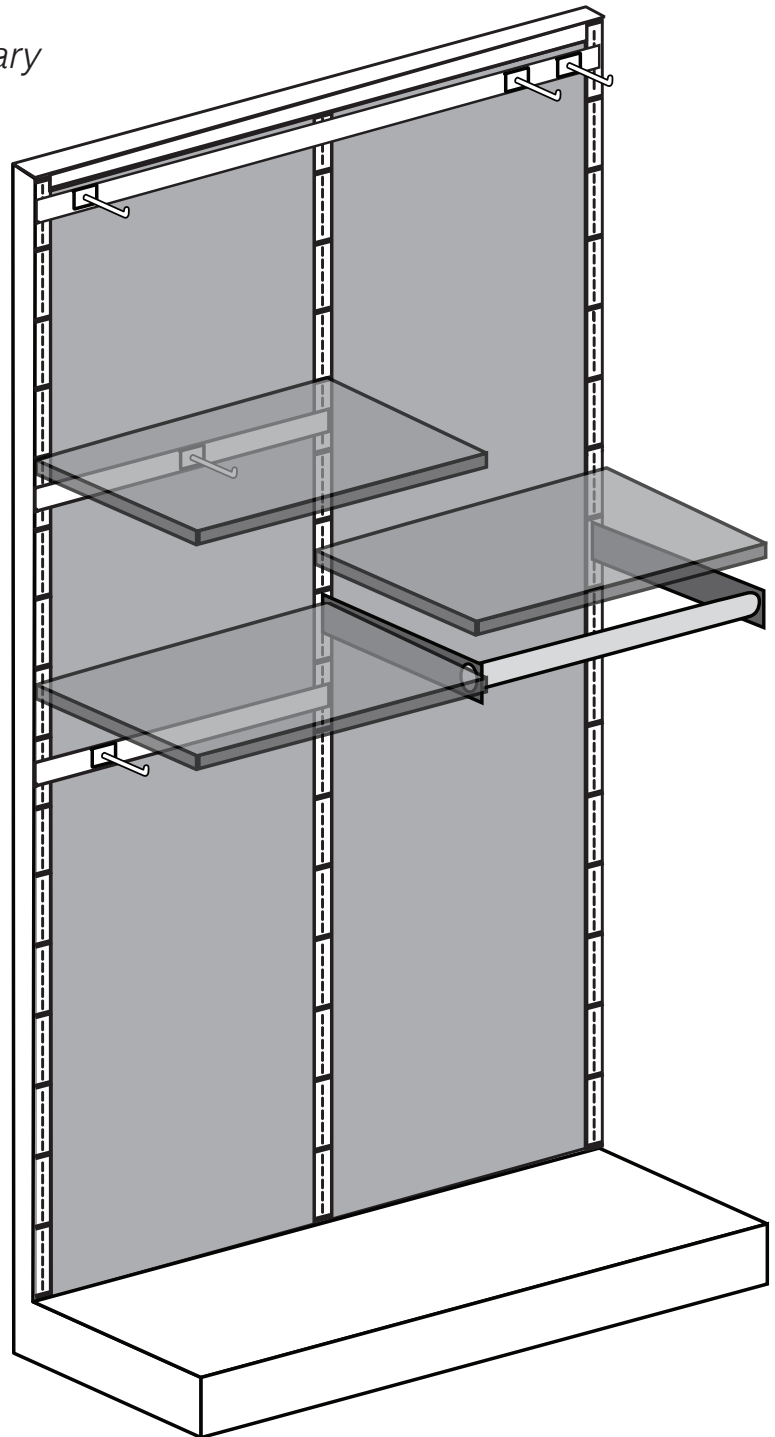

HB, RH	+30
GS, GSB	+18
GS, GSB	+4
GS, GSB	-3
GR	-5
GS, GSB	-9
HB, RH	-11

KEY	FIXTURE	QTY
HB	2ft Hanger Bar	2
RH	6in Round Hooks	4
GR	2ft Garment Rod	1
GS	2ft Glass Shelf	4
GSB	Glass Shelf Brkt	4

12ft In-Store Boutique 2nd 4ft Section

SIMPLY *Noelle*®

2019

12 ft SPRING Wall Display

Section 3 of 3

4 foot sections

Some adjustments may be necessary

Component	Setting
-----------	---------

HB, RH	+30
GS, GSB	+10
GS, GSB	+7
GS, GSB	-3
GR	-5
GS, GSB	-6
HB, RH	-12

KEY	FIXTURE	QTY
HB	2ft Hanger Bar	2
HB	4ft Hanger Bar	1
RH	6in Round Hooks	5
GR	2ft Garment Rod	1
GS	2ft Glass Shelf	3
GSB	Glass Shelf Brkt	3

12ft In-Store Boutique 3rd 4ft Section

SIMPLY *Noelle*®

2019
12 ft SPRING Wall Display