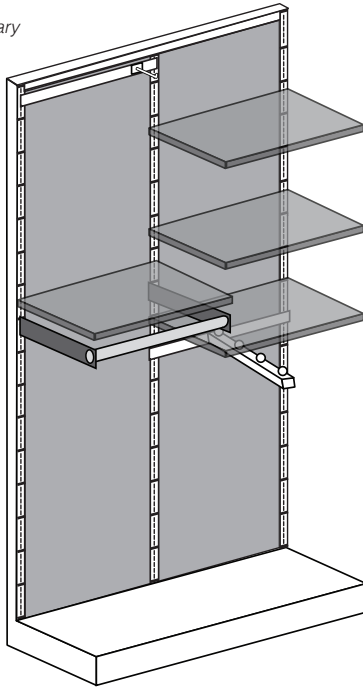

KEY	FIXTURE	QTY
HB	2ft Hanger Bar	2
HB	4ft Hanger Bar	1
RH	6in Round Hooks	5
GR	2ft Garment Rod	1
GS	2ft Glass Shelf	3
GSB	Glass Shelf Brkt	3

12ft In-Store Boutique 3rd 4ft Section

SIMPLY *Noelle*®

2019
12 ft SPRING Wall Display

Section 1 of 3

4 foot sections

Some adjustments may be necessary

Component Setting

HB, RH	+30
GS, GSB	+18
GS, GSB	+3
GS, GSB	-3
GR	-5
GS, GSB	-10
HB, WF	-12

12ft In-Store Boutique 1st 4ft Section

SIMPLY Noelle®

KEY	FIXTURE	QTY
HB	2ft Hanger Bar	2
RH	6in Round Hooks	1
GR	2ft Garment Rod	1
GS	2ft Glass Shelf	4
GSB	Glass Shelf Brkt	4
WF	Waterfall Faceout	1

2019
12 ft SPRING Wall Display

Section 1 of 3

4 foot sections