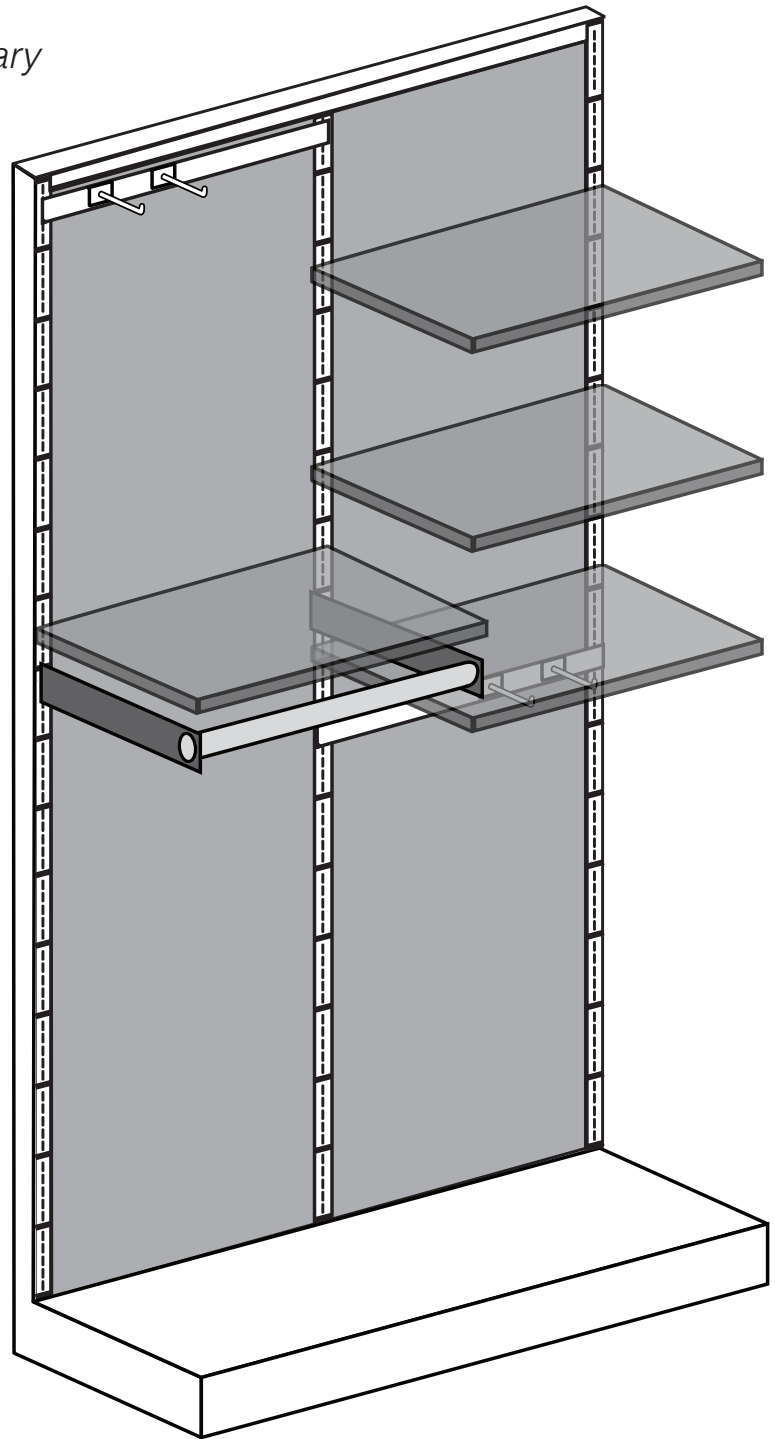

GS, GSB	+3
---------	----

GS, GSB	-3
---------	----

GR	-5
----	----

GS, GSB	-10
---------	-----

HB, WF	-12
--------	-----

KEY	FIXTURE	QTY
HB	2ft Hanger Bar	2
RH	6in Round Hooks	1
GR	2ft Garment Rod	1
GS	2ft Glass Shelf	4
GSB	Glass Shelf Brkt	4
WF	Waterfall Faceout	1

12ft In-Store Boutique 1st 4ft Section

SIMPLY *Noelle*®

2019

12 ft SPRING Wall Display

Section 2 of 3

4 foot sections

Some adjustments may be necessary

Component	Setting
-----------	---------

HB, RH	+30
GS, GSB	+18
GS, GSB	+4
GS, GSB	-3
GR	-5
GS, GSB	-9
HB, RH	-11

KEY	FIXTURE	QTY
HB	2ft Hanger Bar	2
RH	6in Round Hooks	4
GR	2ft Garment Rod	1
GS	2ft Glass Shelf	4
GSB	Glass Shelf Brkt	4

12ft In-Store Boutique 2nd 4ft Section

KEY	FIXTURE	QTY
HB	2ft Hanger Bar	2
HB	4ft Hanger Bar	1
RH	6in Round Hooks	5
GR	2ft Garment Rod	1
GS	2ft Glass Shelf	3
GSB	Glass Shelf Brkt	3

12ft In-Store Boutique 3rd 4ft Section

SIMPLY *Noelle*®

2019
12 ft SPRING Wall Display