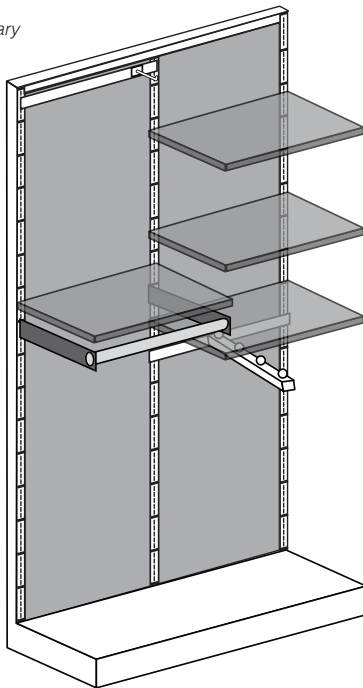

KEY	FIXTURE	QTY
HB	2ft Hanger Bar	2
RH	6in Round Hooks	1
GR	2ft Garment Rod	1
GS	2ft Glass Shelf	4
GSB	Glass Shelf Brkt	4
WF	Waterfall Faceout	1

2019
12 ft SPRING Wall Display

Section 1 of 3

4 foot sections

Some adjustments may be necessary

Component Setting

HB, RH	+30
GS, GSB	+18
GS, GSB	+3
GS, GSB	-3
GR	-5
GS, GSB	-10
HB, WF	-12

12ft In-Store Boutique 1st 4ft Section

SIMPLY Noelle®

KEY	FIXTURE	QTY
HB	2ft Hanger Bar	2
RH	6in Round Hooks	1
GR	2ft Garment Rod	1
GS	2ft Glass Shelf	4
GSB	Glass Shelf Brkt	4
WF	Waterfall Faceout	1

2019
12 ft SPRING Wall Display

Section 1 of 3

4 foot sections

Some adjustments may be necessary

Component Setting

HB, RH	+30
GS, GSB	+18
GS, GSB	+3
GS, GSB	-3
GR	-5
GS, GSB	-10
HB, WF	-12

12ft In-Store Boutique 1st 4ft Section

SIMPLY Noelle®

KEY	FIXTURE	QTY
HB	2ft Hanger Bar	2
RH	6in Round Hooks	1
GR	2ft Garment Rod	1
GS	2ft Glass Shelf	4
GSB	Glass Shelf Brkt	4
WF	Waterfall Faceout	1